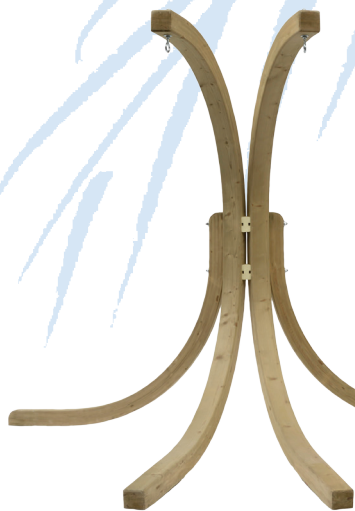

A M A Z O N A S
G L O B O R O Y A L S T A N D

Fine, hanging chair frame made carefully by hand from weatherproofed spruce. The high-quality plywood ensures high stability and safety. All metal fittings have been galvanised to be corrosion resistant.

Suitable for the AMAZONAS ball frame 'Globo Royal Chair'. Globo Royal Stand allows you to use Globo Royal Chair anywhere.

AMAZONAS uses wood from sustainable European state forests for the manufacture of their products. These forests are managed using the criteria of the Forest Steward Council (FSC) as a guideline.

Product data:

		
ca. 232 x 195,5 x 137 cm	max. 200 kg	ca. 30,0 kg

- Item number/EAN: AZ-4013020 / 4030454004831
- Material: Wood: spruce, impregnated in a dipping bath, high quality layered gluing
Fittings: stainless metal (galvanised)
- Packaging: Transparent stretch film with product flyer inside
- Can be combined with: Globo Royal Chair
- Customs tariff number: 44219097000
- Country of origin: Poland
- Individual pack dimensions: approx. 2060 x 1110 x 195 mm
- Pallet: contains 12 Globo Royal Stand